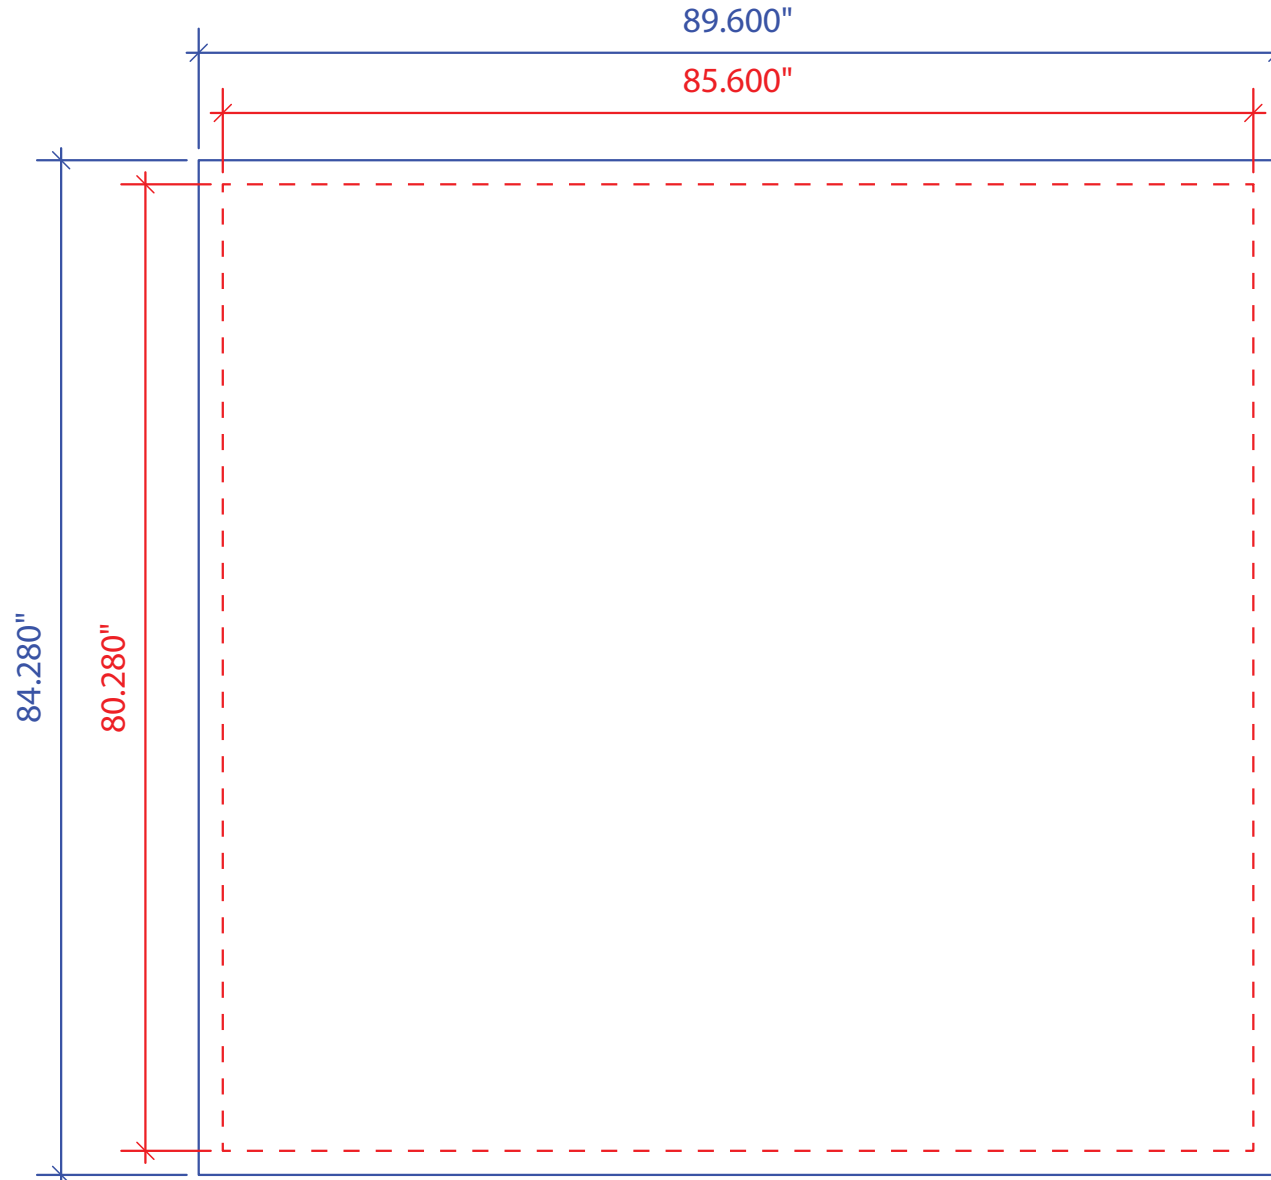

Backwall Graphic Dimensions

"MODUL" Silicone edge to be sewn into perimeter of Graphic  
Extend Background Color or Image to Fill "Canvas" area for extra bleed

Product Name: VK-1308
Process: HD Dye Sub
Material: Poly Knit 9
Effective Date: 6/21/2012

NOTE: Graphic files must be @ 150 dpi Finished Size.  
DO NOT send Flattened Files. Production can not manipulate  
the content, proportion or color of these files.

LIVE AREA: 85.6" x 80.28"  
CANVAS SIZE: 89.6" x 84.28 (Bleed)